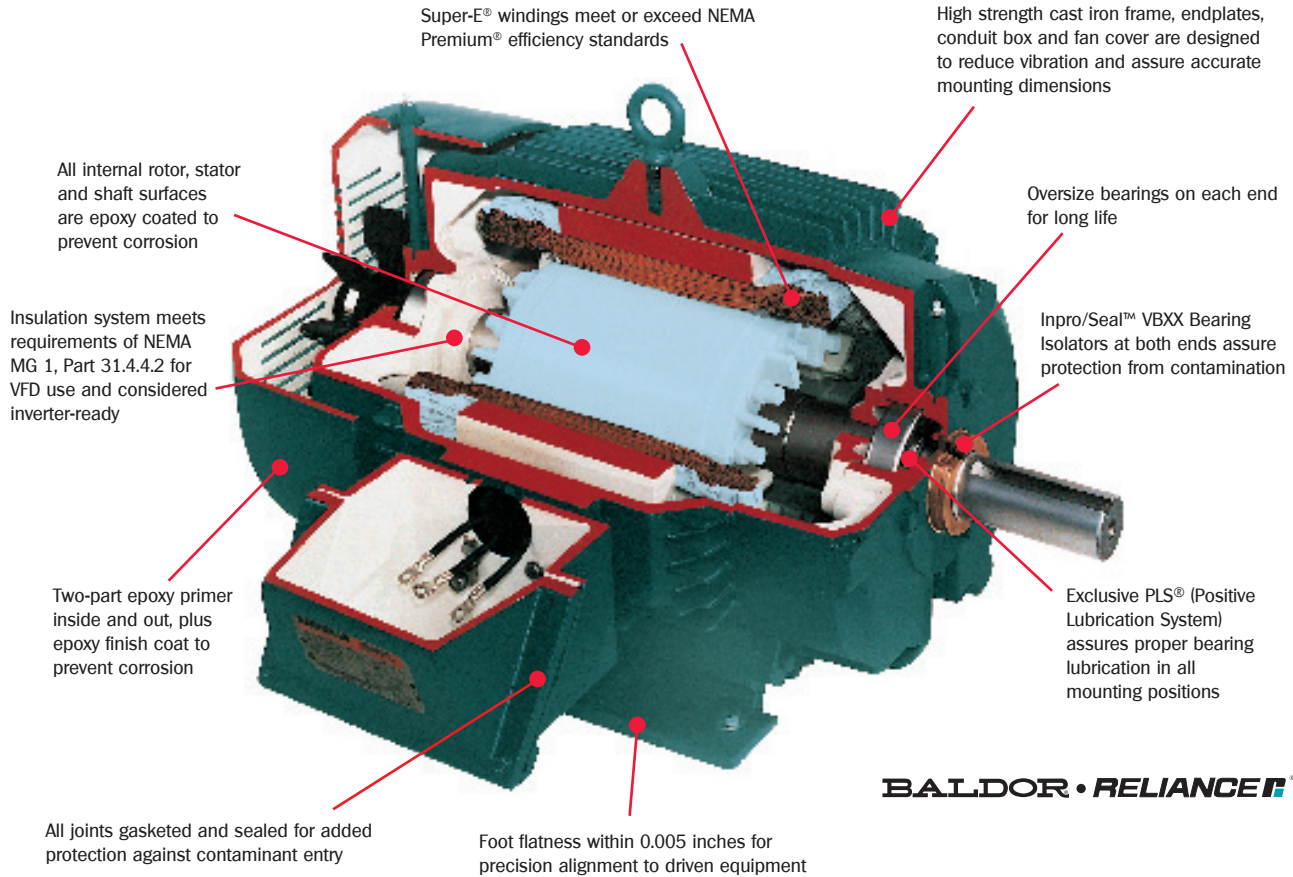

## Inside and Out

Baldor•Reliance® 841XL severe duty motors are engineered and built to meet or exceed the most rigid severe duty service standards. You'll find Baldor•Reliance severe duty motors hard at work around the world in some of the most brutal conditions you can imagine, like petrochemical, pulp & paper and mining operations.